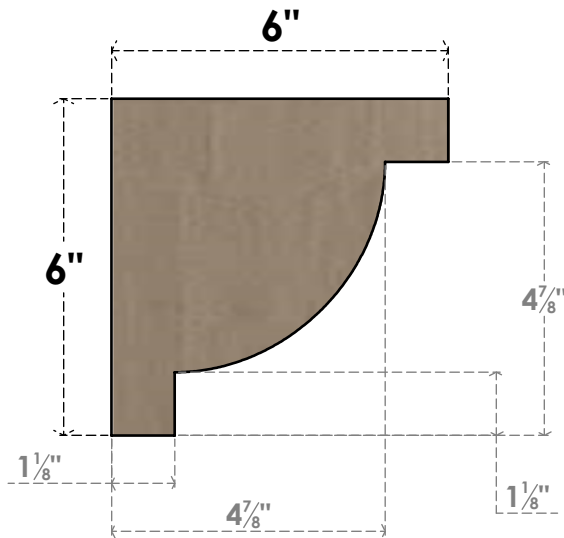

# ITEM NUMBER: CORU03X06X06ALPRCPR

3"W X 6"D X 6"H SERIES 1 CLASSIC ALPINE ROUGH CEDAR TIMBERTHANE  
FAUX WOOD CORBEL, PRIMED

**SIDE PROFILE**

**FRONT PROFILE**

**ISOMETRIC**

EKENA MILLWORK  
2300 WEST MAIN ST.  
CLARKSVILLE, TX 75426  
TOLL FREE: 866-607-0453  
WWW.EKENAMILLWORK.COM

NOTES

1. INSTALLATION TO BE COMPLETED IN ACCORDANCE WITH MANUFACTURER'S SPECIFICATIONS.
2. DRAWING MAY NOT BE TO SCALE
3. THIS DRAWING IS INTENDED FOR DESIGN AND PLANNING PURPOSES ONLY.
4. ALL INFORMATION CONTAINED HEREIN WAS CURRENT AT THE TIME OF DEVELOPMENT BUT MUST BE REVIEWED AND APPROVED BY THE PRODUCT MANUFACTURER TO BE CONSIDERED ACCURATE.
5. TIMBERTHANE ARCHITECTURAL PRODUCTS ARE MADE FROM HIGH DENSITY URETHANE AND COME FACTORY PRIMED