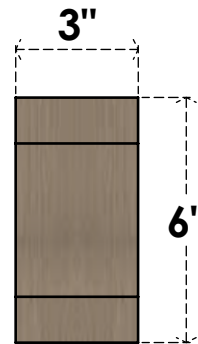

# ITEM NUMBER: CORU03X06X06ALPRCPR

3"W X 6"D X 6"H SERIES 1 CLASSIC ALPINE ROUGH CEDAR TIMBERTHANE  
FAUX WOOD CORBEL, PRIMED

**SIDE PROFILE**

**FRONT PROFILE**

**ISOMETRIC**

EKENA MILLWORK  
2300 WEST MAIN ST.  
CLARKSVILLE, TX 75426  
TOLL FREE: 866-607-0453  
WWW.EKENAMILLWORK.COM