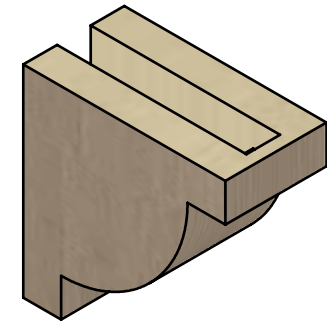

# ITEM NUMBER: CORU03X06X06ALPRCPR

3"W X 6"D X 6"H SERIES 1 CLASSIC ALPINE ROUGH CEDAR TIMBERTHANE  
FAUX WOOD CORBEL, PRIMED

**SIDE PROFILE**

**FRONT PROFILE**

**ISOMETRIC**

EKENA MILLWORK  
2300 WEST MAIN ST.  
CLARKSVILLE, TX 75426  
TOLL FREE: 866-607-0453  
WWW.EKENAMILLWORK.COM

NOTES

1. INSTALLATION TO BE COMPLETED IN ACCORDANCE WITH MANUFACTURER'S SPECIFICATIONS.
2. DRAWING MAY NOT BE TO SCALE
3. THIS DRAWING IS INTENDED FOR DESIGN AND PLANNING PURPOSES ONLY.
4. ALL INFORMATION CONTAINED HEREIN WAS CURRENT AT THE TIME OF DEVELOPMENT BUT MUST BE REVIEWED AND APPROVED BY THE PRODUCT MANUFACTURER TO BE CONSIDERED ACCURATE.
5. TIMBERTHANE ARCHITECTURAL PRODUCTS ARE MADE FROM HIGH DENSITY URETHANE AND COME FACTORY PRIMED